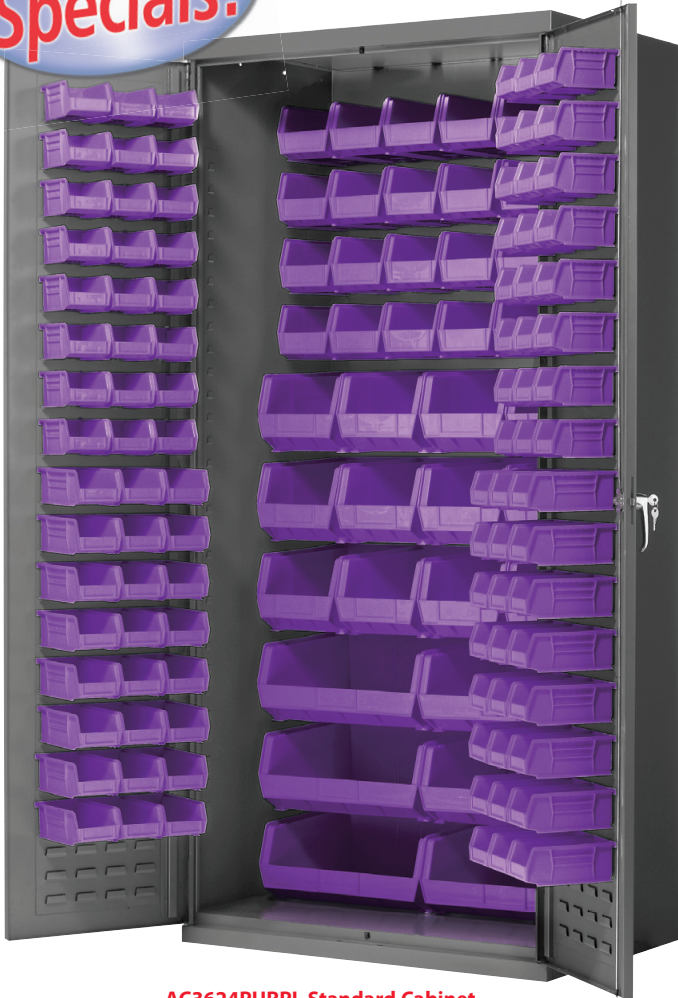

Limited Time Promotion

Only \$949

**Sizzling
Specials!**

AC3624PURPL Standard Cabinet
Cabinet with louvered panels on back wall and doors with 138 AkroBins

AkroBin® Cabinet with Vibrant Specialty Color Bins

4 Bin Colors Available!

- Manage Inventory
- Keep Parts Clean and Secure
- Dust-Free Storage
- 3-Point Lock
- 16-Gauge Steel
- Cabinet Available in Gray or Putty
- All Welded Construction
- Louvered Panels on Back Wall and Doors
- Holds 138 Heavy-Duty AkroBins
- FOB Sandusky, OH 44870

AC3624LTBLPUT

AkroBin Cabinet 36" W x 24" D x 78" H

Model No.	Description
AC3624TEAL	Gray Cabinet w/ Teal AkroBins
AC3624BERRY	Gray Cabinet w/ Berry AkroBins
AC3624LTBLU	Gray Cabinet w/ Light Blue AkroBins
AC3624PURPL	Gray Cabinet w/ Purple AkroBins
AC3624TEALPUT	Putty Cabinet w/ Teal AkroBins
AC3624BERRYPUT	Putty Cabinet w/ Berry AkroBins
AC3624LTBLPUT	Putty Cabinet w/ Light Blue AkroBins
AC3624PURPLPUT	Putty Cabinet w/ Purple AkroBins

Bin Dimensions (Inches)

Bin Model No.	L	W	H	Qty. of Bins
30210	5%	4%	3	48
30220	7%	4%	3	48
30230	10%	5½	5	24
30240	14¾	8¼	7	12
30250	14¾	16½	7	6

Vibrant Specialty Colors